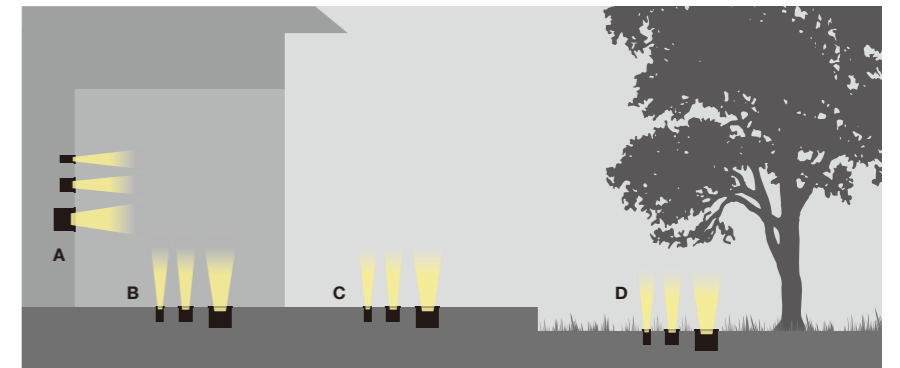

Temperature < 40° C

Diffuser optics versions complete with non-slip glass

Resistance to static load (5000 Kg)

安装应用 Installation

灯具可适用于地板、墙面和地面多种安装场地应用

Installation in floor / wall / ground, Multiple applications for formal continuity.