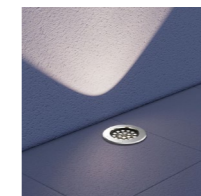

功率: 3-60W  
 光效: 70-100 Lm/W (Ra80)  
 色温: 3000K / 4000K / RGBW  
 输入电压: DC 24V / AC 100-240V  
 功能选项: Switch / DMX

- Die-casting aluminium body, 304 stainless steel fram.
- 10mm higher hardened tempered glass, it ensure pass IK10 standared test.
- Multiple optics options, it with high visual comfort and good anti glare effect.
- High temperature resistant and waterproof silicone rubber ring, corrosion resistant PP plastic installion housing.
- Floor/ground/wall-mounted recessed luminaire intended applications as required.
- No photo-biological risk, in accordance with EN 62471:2008.
- All external screw are made of 304 stainless steel.

安全性能 Satety performance

装在地面或地板的嵌入式灯具符合标准防滑和抗压要求，触碰灯具表面温度控制在安全标准之内

Ground and floor level recessed luminaires, have different degrees of resistance to torsion and shear, up to 2000 Kg in accordance with EN 60598-2-13.

Temperature < 40° C

Diffuser optics versions complete with non-slip glass

Resistance to static load (5000 Kg)

安装应用 Installation

灯具可适用于地板、墙面和地面多种安装场地应用

Installation in floor / wall / ground, Multiple applications for formal continuity.

A Wall B Indoor floor C Outdoor floor D Ground

Ground installation

Floor installation

Wall-mounted installation

Application for wall washer

Application for tree light

材质 Materials

高品质的材质选择，确保高品质的产品质量，高强度钢化玻璃面板，确保IK10，PP预埋件底座，特殊设计的光学组件，使得灯具具有高性能的光学参数