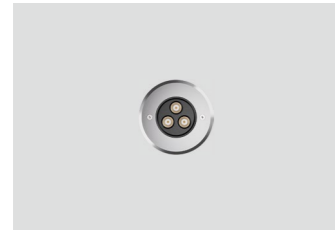

技术参数 Technology data

M-03

Code	Power	LED Qty	Control Options	Input Voltage	Optics	Packing Size	Weight
LED chips - 3535							
M-03LED6-3	6W	3	Switch	DC 24V / AC 100-240V	25° / 50°	385*260*125/6pcs	5
M-03LED6-3RGBW	6W	3	DMX	DC 24V / AC 100-240V	25° / 50°	385*260*125/6pcs	5
LED chips - 3535							
M-03ALED6-3	6W	3	Switch	DC 24V / AC 100-240V	25° / 50°	385*260*125/6pcs	5
M-03ALED6-3RGBW	6W	3	DMX	DC 24V / AC 100-240V	25° / 50°	385*260*125/6pcs	5
LED chips - 2835/3030							
M-03BLED3-18	3W	18	Switch	DC 24V / AC 100-240V	120°	385*260*125/6pcs	5
M-03BLED3-3RGBW	3W	3	DMX	DC 24V / AC 100-240V	120°	385*260*125/6pcs	5