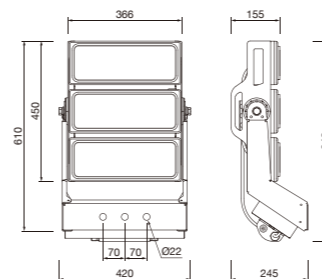

TG-221 Series

一款模块化并具有电视转播一致性指数 (TLCI) 的LED体育场照明灯具, 并提供多种光学系统, 能满足各类体育场地的照明需求。

A LED stadium lighting fixture with TLCI (Television Lighting Consistency Index) that surpasses similar products and provides a variety of optical systems to meet the lighting needs of various stadiums.

简述 Description

- 灯具散热器采用6063型材, 灯具电器箱和光源模组采用分离式独立结构
- 高效透镜光学设计, 具有高视觉舒适性和均匀配光透镜, 供多种不同配光选择
- 电器箱采用独特设计, 安全快捷开启, 整体防护IP66
- 防紫外线聚氨酯塑粉喷涂表面, 盐雾测试可以达1000小时以上
- 无生物蓝光危害风险, 符合EN62471: 2008标准
- 所有外部螺钉均为304不锈钢材质

- The lighting radiator adopts 6063 profile, the electrical box and light adopt separate independent structure.
- Optics with lens design with high visual comfortable and uniform lighting distribution, multiple light distribution options.
- The electrical box adopts unique design, safe and fast opening, and the overall protection is IP66.
- Surface anti-ultraviolet pure polyester powder painting, Corrosion resistance can be more than 1000 hours.
- No photo-biological risk, (no risk linked to infrared, blue light and UV radiation) in accordance with EN 62471:2008.
- All external screws are made of 304 stainless steel.

- 抗振等级: 通过5G / 15Hz / 3轴各10万次振动测试
- 风压测试: >65m/s
- 功率: 600W-1500W
- 光效: 150-170 Lm/W
- 色温: 4000K / 5000K / 5700K
- 显色指数: >70Ra / 80Ra / 90Ra
- 功能选项: 0-10V / DALI / DMX / RGBW

- Anti vibration grade: Passed 100K times vibration tests of 5G / 15Hz / 3 axis.
- Wind pressure test: >65m/s
- Power: 600W-1500W
- Nominal efficacy: 150-170 Lm/W
- CCT: 4000K / 5000K / 5700K
- CRI: >70Ra / 80Ra / 90Ra
- Options: 0-10V / DALI / DMX / RGBW

- 应用场合: 体育馆、港口码头、机场及大型建筑立面泛光照明
- Applications: Sport stadium, port, and larger building illumination.

TG-221-3M