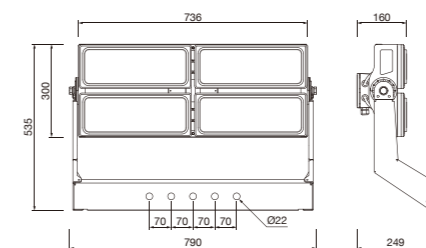

TG-221 Series

一款模块化并具有电视转播一致性指数 (TLCI) 的LED体育场照明灯具, 并提供多种光学系统, 能满足各类体育场地的照明需求。

A LED stadium lighting fixture with TLCI (Television Lighting Consistency Index) that surpasses similar products and provides a variety of optical systems to meet the lighting needs of various stadiums.

简述 Description

- 灯具散热器采用6063型材, 灯具电器箱和光源模组采用分离式独立结构
- 高效透镜光学设计, 具有高视觉舒适性和均匀配光透镜, 供多种不同配光选择
- 电器箱采用独特设计, 安全快捷开启, 整体防护IP66
- 防紫外线聚氨酯塑粉喷涂表面, 盐雾测试可以达1000小时以上
- 无生物蓝光危害风险, 符合EN62471: 2008标准
- 所有外部螺钉均为304不锈钢材质

- The lighting radiator adopts 6063 profile, the electrical box and light adopt separate independent structure.
- Optics with lens design with high visual comfortable and uniform lighting distribution, multiple light distribution options.
- The electrical box adopts unique design, safe and fast opening, and the overall protection is IP66.
- Surface anti-ultraviolet pure polyester powder painting, Corrosion resistance can be more than 1000 hours.
- No photo-biological risk, (no risk linked to infrared, blue light and UV radiation) in accordance with EN 62471:2008.
- All external screws are made of 304 stainless steel.

- 抗振等级: 通过5G / 15Hz / 3轴各10万次振动测试
- 风压测试: >65m/s
- 功率: 600W-1500W
- 光效: 150-170 Lm/W
- 色温: 4000K / 5000K / 5700K
- 显色指数: >70Ra / 80Ra / 90Ra
- 功能选项: 0-10V / DALI / DMX / RGBW

- Anti vibration grade: Passed 100K times vibration tests of 5G / 15Hz / 3 axis.
- Wind pressure test: >65m/s
- Power: 600W-1500W
- Nominal efficacy: 150-170 Lm/W
- CCT: 4000K / 5000K / 5700K
- CRI: >70Ra / 80Ra / 90Ra
- Options: 0-10V / DALI / DMX / RGBW

- 应用场合: 体育馆、港口码头、机场及大型建筑立面泛光照明
- Applications: Sport stadium, port, and larger building illumination.

TG-221-4M