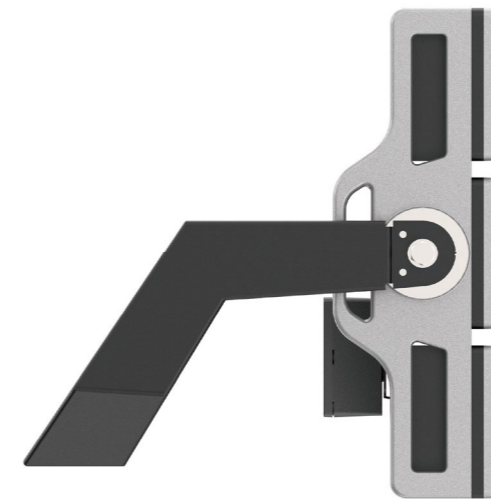

四模组
4 Modules

六模组
6 Modules

专业驱动 Professional driver

智能一体式驱动
Intelligent integrated driver

无论是大型体育场、娱乐场还是区域性照明，紧凑型专业驱动在所有类型的安装中都能提供便捷和卓越的性能。

Whether large stadiums, casinos or area illumination compact special lighting driver can provide high performance and more convenient in all of installations.

DMX DALI

灵活直观的设计
Flexible and intuitive design

此款灯具配有手把，提拿安装更方便。角度调整使用刻度盘很简单，可以快速精确地对准，满足多种照明需求，使用更加得心应手。

This luminaire is equipped with handle, which is more convenient to carry and install. The measuring disk is very simple to use and can rapid and accurate alignment can meet a variety of lighting needs and make it easier to use.

精准光学组件 + 精准瞄准器
Multiple optical options
+ Aiming sight

灯具具有多种光学透镜选项，安装时通过瞄准器精准控制光的投射位置。

The luminaire has multiple optical options, When installing the luminaire, it can accurately adjust the projection angle through the aiming sight advice .