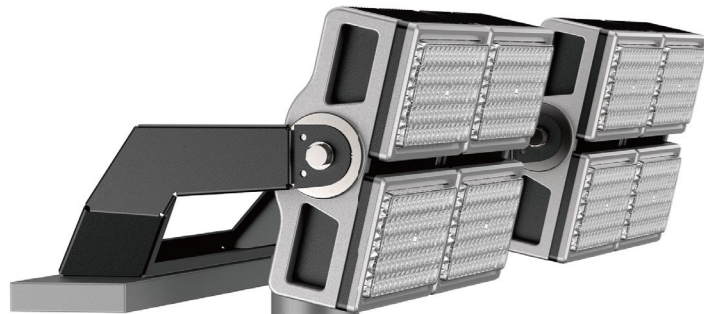

TG-221 Series
A High Power LED Flood Lighting

TG-221-3M
600-720W

TG-221-4M
800-1000W

TG-221-6M
1200-1500W

TG-221 Series

一款模块化并具有电视转播一致性指数 (TLCI) 的LED体育场照明灯具, 并提供多种光学系统, 能满足各类体育场地的照明需求。

A LED stadium lighting fixture with TLCI (Television Lighting Consistency Index) that surpasses similar products and provides a variety of optical systems to meet the lighting needs of various stadiums.

简述 Description

- 灯具散热器采用6063型材, 灯具电器箱和光源模组采用分离式独立结构
- 高效透镜光学设计, 具有高视觉舒适性和均匀配光透镜, 供多种不同配光选择
- 电器箱采用独特设计, 安全快捷开启, 整体防护IP66
- 防紫外线聚氨酯塑粉喷涂表面, 盐雾测试可以达1000小时以上
- 无生物蓝光危害风险, 符合EN62471: 2008标准
- 所有外部螺钉均为304不锈钢材质

- The lighting radiator adopts 6063 profile, the electrical box and light adopt separate independent structure.
- Optics with lens design with high visual comfortable and uniform lighting distribution, multiple light distribution options.
- The electrical box adopts unique design, safe and fast opening, and the overall protection is IP66.
- Surface anti-ultraviolet pure polyester powder painting, Corrosion resistance can be more than 1000 hours.
- No photo-biological risk, (no risk linked to infrared, blue light and UV radiation) in accordance with EN 62471:2008.
- All external screws are made of 304 stainless steel.

DMX DALI

灵活直观的设计
Flexible and intuitive design

此款灯具配有手把，提拿安装更方便。角度调整使用刻度盘很简单，可以快速精确地对准，满足多种照明需求，使用更加得心应手。

This luminaire is equipped with handle, which is more convenient to carry and install. The measuring disk is very simple to use and can rapid and accurate alignment can meet a variety of lighting needs and make it easier to use.