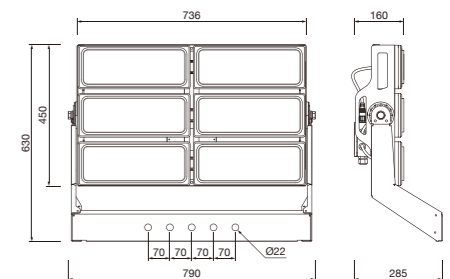

TG-221 Series

一款模块化并具有电视转播一致性指数 (TLCI) 的LED体育场照明灯具, 并提供多种光学系统, 能满足各类体育场地的照明需求。

A LED stadium lighting fixture with TLCI (Television Lighting Consistency Index) that surpasses similar products and provides a variety of optical systems to meet the lighting needs of various stadiums.

简述 Description

- 灯具散热器采用6063型材, 灯具电器箱和光源模组采用分离式独立结构
- 高效透镜光学设计, 具有高视觉舒适性和均匀配光透镜, 供多种不同配光选择
- 电器箱采用独特设计, 安全快捷开启, 整体防护IP66
- 防紫外线聚氨酯塑粉喷涂表面, 盐雾测试可以达1000小时以上
- 无生物蓝光危害风险, 符合EN62471: 2008标准
- 所有外部螺钉均为304不锈钢材质

- The lighting radiator adopts 6063 profile, the electrical box and light adopt separate independent structure.
- Optics with lens design with high visual comfortable and uniform lighting distribution, multiple light distribution options.
- The electrical box adopts unique design, safe and fast opening, and the overall protection is IP66.
- Surface anti-ultraviolet pure polyester powder painting, Corrosion resistance can be more than 1000 hours.
- No photo-biological risk, (no risk linked to infrared, blue light and UV radiation) in accordance with EN 62471:2008.
- All external screws are made of 304 stainless steel.

- 抗振等级: 通过5G / 15Hz / 3轴各10万次振动测试
- 风压测试: >65m/s
- 功率: 600W-1500W
- 光效: 150-170 Lm/W
- 色温: 4000K / 5000K / 5700K
- 显色指数: >70Ra / 80Ra / 90Ra
- 功能选项: 0-10V / DALI / DMX / RGBW

- Anti vibration grade: Passed 100K times vibration tests of 5G / 15Hz / 3 axis.
- Wind pressure test: >65m/s
- Power: 600W-1500W
- Nominal efficacy: 150-170 Lm/W
- CCT: 4000K / 5000K / 5700K
- CRI: >70Ra / 80Ra / 90Ra
- Options: 0-10V / DALI / DMX / RGBW

- 应用场合: 体育馆、港口码头、机场及大型建筑立面泛光照明
- Applications: Sport stadium, port, and larger building illumination.

TG-221-6M