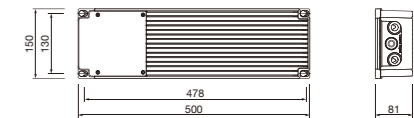

智能一体式驱动 Intelligent driver