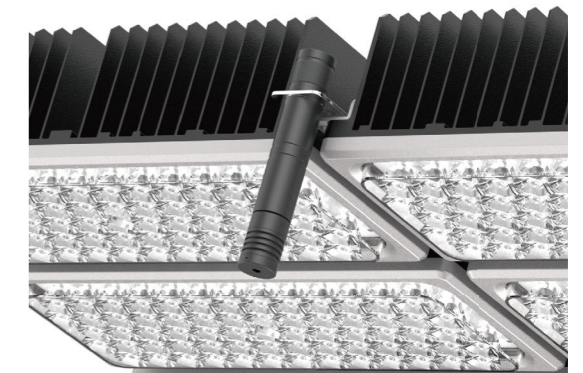

DMX DALI

灵活直观的设计
Flexible and intuitive design

此款灯具配有手把，提拿安装更方便。角度调整使用刻度盘很简单，可以快速精确地对准，满足多种照明需求，使用更加得心应手。

This luminaire is equipped with handle, which is more convenient to carry and install. The measuring disk is very simple to use and can rapid and accurate alignment can meet a variety of lighting needs and make it easier to use.

精准光学组件 + 精准瞄准器
Multiple optical options
+ Aiming sight

灯具具有多种光学透镜选项，安装时通过瞄准器精准控制光的投射位置。

The luminaire has multiple optical options, When installing the luminaire, it can accurately adjust the projection angle through the aiming sight advice .