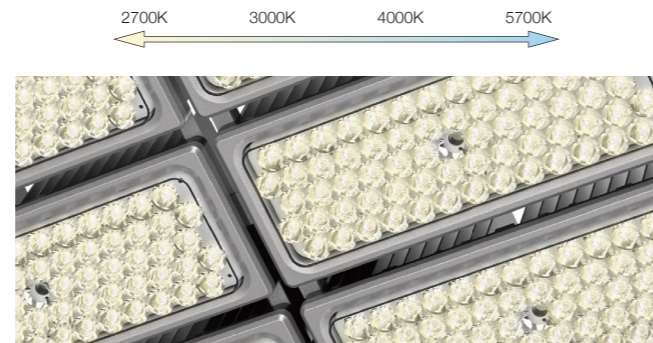

Balanced White

技术参数 Technology data

TG-221-3M

Code	Power	LED Qty	Packing Size	Weight	Pcs/20"	Pcs/40"
LED chips - 3535/5050						
TG-221LED600-3M	600W	198	650*435*295	17.5	301	630
TG-221LED720-3M	720W	198	650*435*295	18.0	301	630

TG-221-4M

Code	Power	LED Qty	Packing Size	Weight	Pcs/20"	Pcs/40"
LED chips - 3535/5050						
TG-221LED800-4M	800W	264	805*575*200	16.5	234	484
TG-221LED1000-4M	1000W	264	805*575*200	16.5	234	484

Remark:
Intelligent integrated driver:
Weight / Packing: 5.5kg / 590*250*165

TG-221-6M

Code	Power	LED Qty	Packing Size	Weight	Pcs/20"	Pcs/40"
LED chips - 3535/5050						
TG-221LED1200-6M	1200W	396	805*685*215	21	188	388
TG-221LED1500-6M	1500W	396	805*685*215	21	188	388

Remark:
Intelligent integrated driver:
Weight / Packing: 5.5kg / 590*250*165

延伸产品 More in family

可选配件 Accessories options

	Code
防眩罩 Visor	220002832
防眩罩 Visor	220002833
防眩罩 Visor	220002834