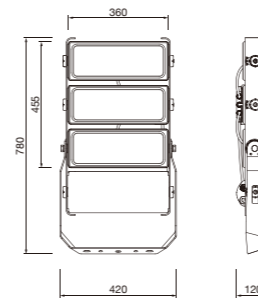

TG-231-6M
1200-1500W

TG-231-3M
600-720W

TG-231-4M
800-1000W

技术参数 Technology data

TG-231-3M

Code	Power	LED Qty	Packing Size	Weight	Pcs/20"	Pcs/40"
LED chips - 3535/5050						
TG-231LED600-3M	600W	198	805*435*160	16	455	936
TG-231LED720-3M	720W	198	805*435*160	17	455	936

TG-231-4M

Code	Power	LED Qty	Packing Size	Weight	Pcs/20"	Pcs/40"
LED chips - 3535/5050						
TG-231LED800-4M	800W	264	805*435*160	15.5	334	692
TG-231LED1000-4M	1000W	264	805*435*160	15.5	334	692

Remark:
Intelligent integrated driver:
Weight / Packing: 6kg / 585*490*170/2Pcs

TG-231-6M

Code	Power	LED Qty	Packing Size	Weight	Pcs/20"	Pcs/40"
LED chips - 3535/5050						
TG-231LED1200-6M	1200W	396	805*640*135	20.4	292	606
TG-231LED1500-6M	1500W	396	805*640*135	20.4	292	606

Remark:
Intelligent integrated driver:
Weight / Packing: 6.5kg / 585*490*170/2Pcs