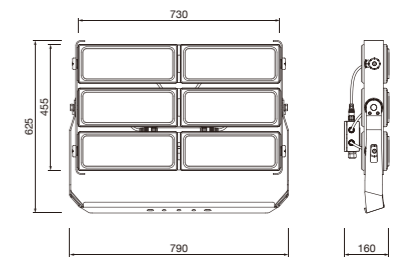

TG-231-6M

可选配件 Accessories options

	Code
	防眩罩(4M) Visor (4M) 220003402
	防眩罩(6M) Visor (6M) 220003403