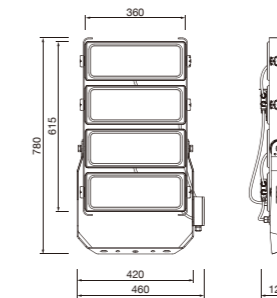

TG-231 Series

Extended products from TG-221

为适应不同客户需求，该产品依托TG-221灯具为原型而做出的拓展款灯型：

- TG-221侧重于对灯具安装高度尺寸有限定要求用户，而TG-231侧重于对灯具宽度尺寸有限定要求用户。
- TG-231灯具其单个模组角度可以独立调节，TG-221灯具只能整体灯具角度可调。

In order to meet the requirements of different customers, this product is based on the expanded product from TG-221:

- TG-221 focuses on the requirements for limited the height size; but TG-231 focuses the requirements for the width size.
- TG-231 the single module angle can be adjustable, but TG-221 can only adjust the angle of the whole lighting.

技术参数 Technology data

TG-231-3M

Code	Power	LED Qty	Packing Size	Weight	Pcs/20"	Pcs/40"
LED chips - 3535/5050						
TG-231LED600-3M	600W	198	805*435*160	16	455	936
TG-231LED720-3M	720W	198	805*435*160	17	455	936

TG-231-4M

Code	Power	LED Qty	Packing Size	Weight	Pcs/20"	Pcs/40"
LED chips - 3535/5050						
TG-231LED800-4M	800W	264	805*435*160	15.5	334	692
TG-231LED1000-4M	1000W	264	805*435*160	15.5	334	692

Remark:
Intelligent integrated driver:
Weight / Packing: 6kg / 585*490*170/2Pcs

TG-231-6M

Code	Power	LED Qty	Packing Size	Weight	Pcs/20"	Pcs/40"
LED chips - 3535/5050						
TG-231LED1200-6M	1200W	396	805*640*135	20.4	292	606
TG-231LED1500-6M	1500W	396	805*640*135	20.4	292	606

Remark:
Intelligent integrated driver:
Weight / Packing: 6.5kg / 585*490*170/2Pcs

TG-231-4M

可选配件 Accessories options

	Code
	防眩罩(4M) Visor (4M) 220003402
	防眩罩(6M) Visor (6M) 220003403