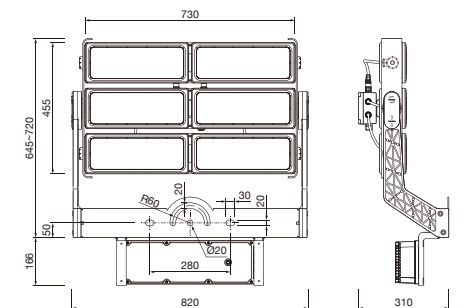

TG-221A-6M