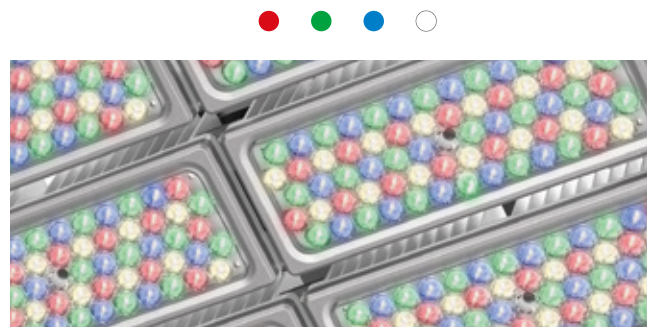

LED Chips: 66 in 1

TM6A66
适用于运动场、广场、十字路口、停车场等区域照明
Asymmetrical Optic
For sports ground, square, intersection, parking and other areas.

LED Chips: 66 in 1

对称透镜 Symmetric optics

灯具颜色 Colour optics

灯珠颜色的变化可以提供丰富多彩的动画RGBW效果。可以点亮屋顶，突出立面，甚至创建定制的颜色图案的屋顶照明。观众将能够体验一个独特精彩的体育活动。

The change of lamp bead color can provide rich and colorful animation RGBW effects. it can light the roof, highlight the facade, and even create custom color pattern roof lighting. The audience will be able to enough to experience a unique and wonderful sports activity.