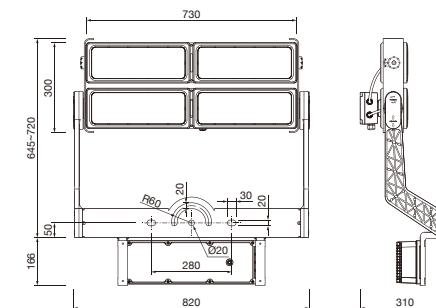

TG-221A-4M