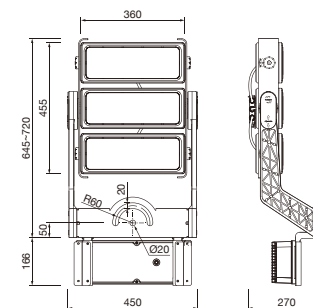

TG-221A-3M