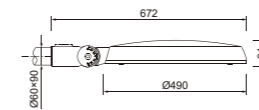

TS-191 Series

All-in-One Integrated Smart Solar Street Lighting

Technical Data

SOLAR-GENERAL

Autonomy Information : 2 days
 Working mode : 1hrs - 100%, 2hrs - 50%, 8hrs - 20%

Model 灯具型号	Power 功率	Solar PV 太阳能板	LiFePO ₄ Battery 电池	Luminous 光通量	LED Chips LED灯珠
TS-191PLED12	12W	18V/25W	154WH/12.8V 12AH	1800 lm	3030*84pcs
TS-191HLED12	12W	18V/25W	154WH/12.8V 12AH	1800 lm	3030*84pcs

应用透镜 Optics application

产品尺寸 Product dimensions

TS-191P

TS-191H