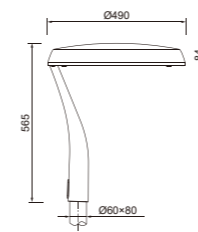

TS-191 Series

All-in-One Integrated Smart Solar Street Lighting

Technical Data

SOLAR-GENERAL

Autonomy Information : 2 days
 Working mode : 1hrs - 100%, 2hrs - 50%, 8hrs - 20%

Model 灯具型号	Power 功率	Solar PV 太阳能板	LiFePO ₄ Battery 电池	Luminous 光通量	LED Chips LED灯珠
TS-191PLED12	12W	18V/25W	154WH/12.8V 12AH	1800 lm	3030*84pcs
TS-191HLED12	12W	18V/25W	154WH/12.8V 12AH	1800 lm	3030*84pcs

应用透镜 Optics application

产品尺寸 Product dimensions

TS-191P

TS-191H