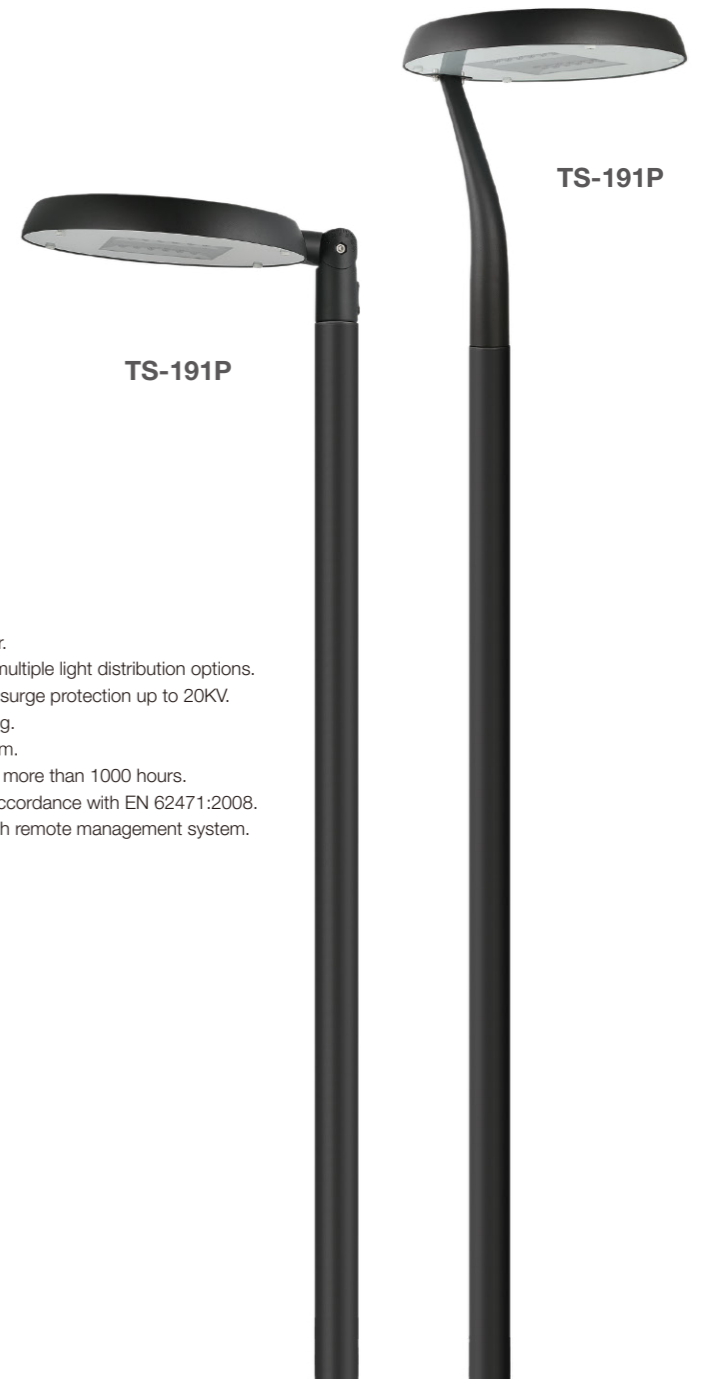

TS-191 Series

一体式太阳能庭院灯 All-in-One Integrated Smart Solar Street Lighting

- 采用通常用于电动客车的LiFePO₄电池
- 铝压铸灯体外壳，超白钢化玻璃，白色塑料反射罩
- 高透光PC透镜，具有高视觉舒适性和均匀配光透镜，供多种不同配光选择
- 高性能LED芯片，驱动有0-10V / DALI / 编程电源选择，20KV浪涌保护器
- 有多种安装支架供选择搭配，形成多款不同外形灯具
- 有侧装和顶装2种安装方式，角度可调，安装管径有Ø60/Ø76mm
- 防紫外线聚氨酯塑粉喷涂表面，盐雾测试可以达1000小时以上
- 无生物蓝光危害风险，符合EN62471: 2008标准
- 道路灯智能远程控制系统可选，可以与远程管理系统兼容
- 所有外部螺钉均为304不锈钢材质

- With LiFePO₄ battery which usually apply for electric bus.
- Die-casting aluminium body, super white tempered glass, white PC plastic reflector.
- Optics with PC lens with high visual comfortable and uniform lighting distribution, multiple light distribution options.
- High quality LED chips, Driver with 0-10V/DALI/programmed be options, and with surge protection up to 20KV.
- There are a variety of mounting brackets options, form of different shapes of lighting.
- Top and side fixing, angle can be adjustable, installation tube diameter Ø60/Ø76mm.
- Surface anti-ultraviolet pure polyester powder painting, Corrosion resistance can be more than 1000 hours.
- No photo-biological risk, (no risk linked to infrared, blue light and UV radiation) in accordance with EN 62471:2008.
- Street lighting control used with smart control technology. It can be compatible with remote management system.
- All external screws are made of 304 stainless steel.

TS-191 Series

All-in-One Integrated Smart Solar Street Lighting

Technical Data

SOLAR-GENERAL

Autonomy Information : 2 days
 Working mode : 1hrs - 100%, 2hrs - 50%, 8hrs - 20%

Model 灯具型号	Power 功率	Solar PV 太阳能板	LiFePO ₄ Battery 电池	Luminous 光通量	LED Chips LED灯珠
TS-191PLED12	12W	18V/25W	154WH/12.8V 12AH	1800 lm	3030*84pcs
TS-191HLED12	12W	18V/25W	154WH/12.8V 12AH	1800 lm	3030*84pcs