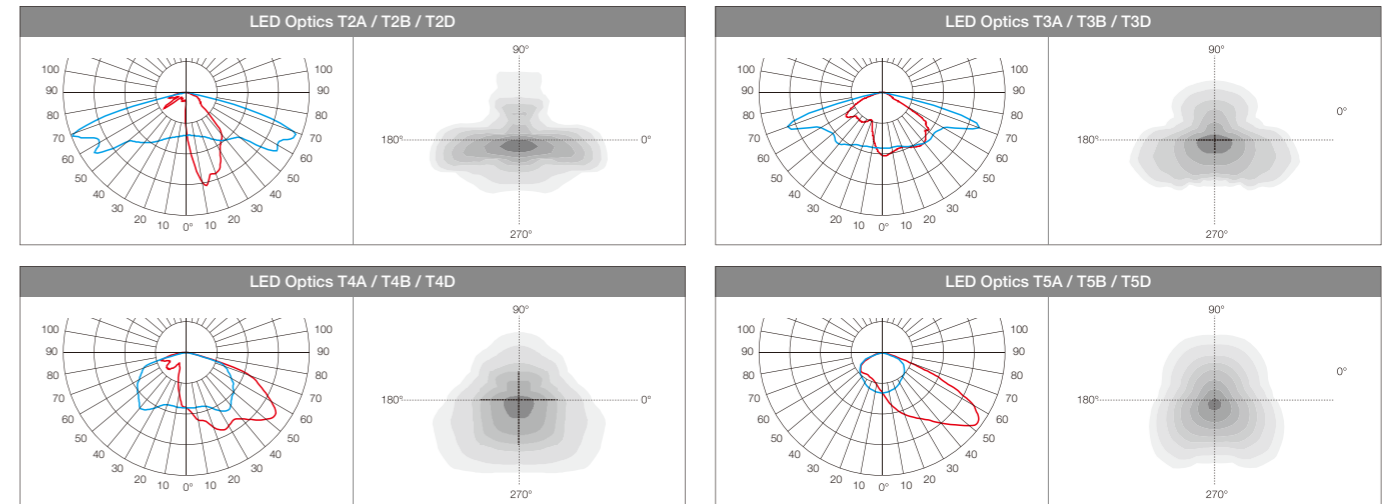

TS-191 Series

All-in-One Integrated Smart Solar Street Lighting

Technical Data

SOLAR-GENERAL

Autonomy Information : 2 days
 Working mode : 1hrs - 100%, 2hrs - 50%, 8hrs - 20%

Model 灯具型号	Power 功率	Solar PV 太阳能板	LiFePO ₄ Battery 电池	Luminous 光通量	LED Chips LED灯珠
TS-191PLED12	12W	18V/25W	154WH/12.8V 12AH	1800 lm	3030*84pcs
TS-191HLED12	12W	18V/25W	154WH/12.8V 12AH	1800 lm	3030*84pcs

应用透镜 Optics application

产品尺寸 Product dimensions

TS-191P

TS-191H