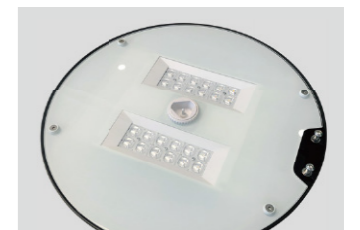

TS-191 Series

一体式太阳能庭院灯 All-in-One Integrated Smart Solar Street Lighting

- 采用通常用于电动客车的LiFePO₄电池
- 铝压铸灯体外壳，超白钢化玻璃，白色塑料反射罩
- 高透光PC透镜，具有高视觉舒适性和均匀配光透镜，供多种不同配光选择
- 高性能LED芯片，驱动有0-10V / DALI / 编程电源选择，20KV浪涌保护器
- 有多种安装支架供选择搭配，形成多款不同外形灯具
- 有侧装和顶装2种安装方式，角度可调，安装管径有Ø60/Ø76mm
- 防紫外线聚氨酯塑粉喷涂表面，盐雾测试可以达1000小时以上
- 无生物蓝光危害风险，符合EN62471: 2008标准
- 道路灯智能远程控制系统可选，可以与远程管理系统兼容
- 所有外部螺钉均为304不锈钢材质

- With LiFePO₄ battery which usually apply for electric bus.
- Die-casting aluminium body, super white tempered glass, white PC plastic reflector.
- Optics with PC lens with high visual comfortable and uniform lighting distribution, multiple light distribution options.
- High quality LED chips, Driver with 0-10V/DALI/programmed be options, and with surge protection up to 20KV.
- There are a variety of mounting brackets options, form of different shapes of lighting.
- Top and side fixing, angle can be adjustable, installation tube diameter Ø60/Ø76mm.
- Surface anti-ultraviolet pure polyester powder painting, Corrosion resistance can be more than 1000 hours.
- No photo-biological risk, (no risk linked to infrared, blue light and UV radiation) in accordance with EN 62471:2008.
- Street lighting control used with smart control technology. It can be compatible with remote management system.
- All external screws are made of 304 stainless steel.

TS-191 Series

All-in-One Integrated Smart Solar Street Lighting

Technical Data

SOLAR-GENERAL

Autonomy Information : 2 days
 Working mode : 1hrs - 100%, 2hrs - 50%, 8hrs - 20%

Model 灯具型号	Power 功率	Solar PV 太阳能板	LiFePO ₄ Battery 电池	Luminous 光通量	LED Chips LED灯珠
TS-191PLED12	12W	18V/25W	154WH/12.8V 12AH	1800 lm	3030*84pcs
TS-191HLED12	12W	18V/25W	154WH/12.8V 12AH	1800 lm	3030*84pcs