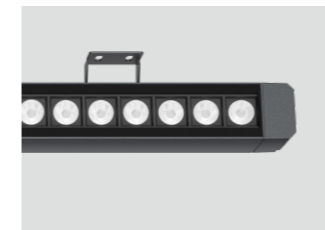

技术参数 Technology data