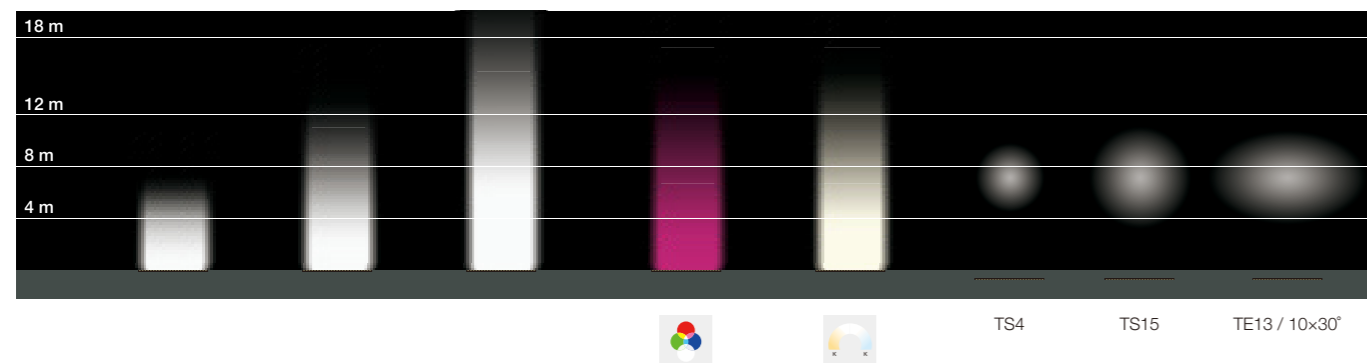

顶装
Ceiling-mounted

可调节壁挂式
Wall-mounted with adjustable arms

可调节壁挂式
Wall-mounted with adjustable arms

出光效果 Lighting effects

TS4

TS15

TE13 / 10x30°

连接方式 Simplified wiring