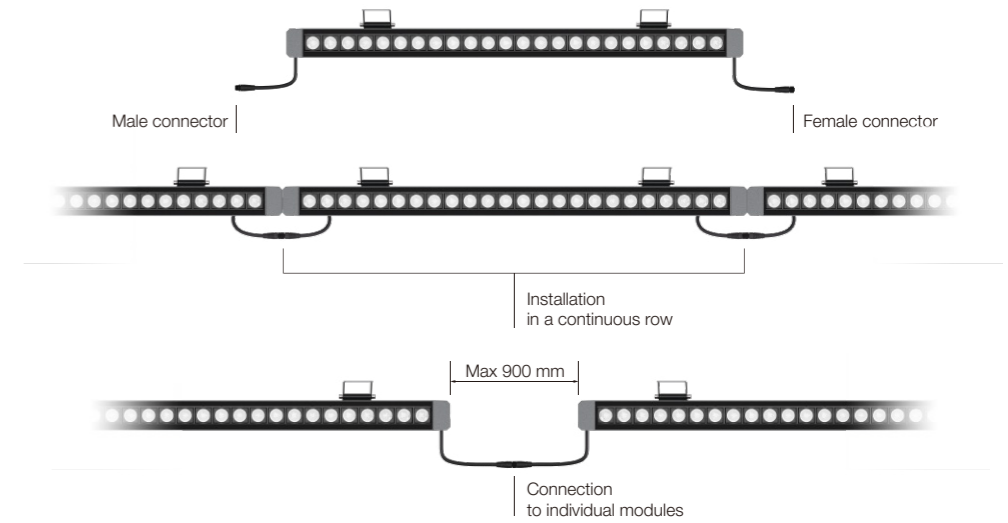

L=570mm / P=30W

L=1060mm / P=75W

L=1545mm / P=100W

光学选项 Optical accessories

灯具拥有多款光学配件可选用，为视觉舒适性提供最有效的照明解决方案，避免不必要的眩光并减少光污染

The design has a variety of optical accessories to option, providing the most effective lighting solution for visual comfort, avoiding unnecessary glare and reducing light pollution.

Normally Type
装饰板 Decorative plate

"A" Type
蜂窝板 Honeycomb louvre

安装应用 Applications

在多种的安装环境中有不同的安装方案以适应建筑照明需求

For different installation system in a broad variety of applications in every architectural context.

顶装
Ceiling-mounted

可调节壁挂式
Wall-mounted with adjustable arms

可调节壁挂式
Wall-mounted with adjustable arms

出光效果 Lighting effects

TS4

TS15

TE13 / 10x30°

连接方式 Simplified wiring

每个灯具出线两端配有快速连接器，安装连接灯具非常快速方便

Each linear with two cables complete with quick-coupling (male / femal) connector, so during these mounting operations.

* 单个灯具连接的距离超出允许的标准尺寸，需要单独订购连接件

* When installing individual modules, the distance between them can be increased using special accessories (multicore cable and connectors).