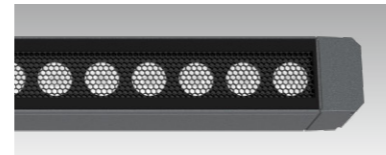

L-09 Series

单色白光
Monochromatic White: DMX

RGBW变色
RGBW: DMX

简述 Description

- 挤出铝型材灯体，铝压铸端盖配高温硅胶密封条
- 超白丝印钢化玻璃，具有高视觉舒适性和均匀配光
- 防紫外线聚氨酯塑粉喷涂表面，耐腐蚀可以达1000小时以上
- 可在地板、墙壁和天花板进行嵌入式安装
- 多种光学组件可选，适用于不同要求照明场合
- 灯具表面最高温度不超过50°C，安全可靠
- 所有外部螺钉均为304不锈钢材质
- 灯具符合EN60598-1技术标准要求

- Extruded aluminium body and flush end cover in die-casting complete with silicone gaskets.
- Super white tempered glass, with high visual comfort and uniform lighting distribution.
- Surface anti-ultraviolet pure polyester powder painting, Corrosion resistance can be more than 1000 hours.
- Wall and ceiling mount as well as support with adjustable arms.
- Multiple optics be options, suitable for lighting requirements in different applications.
- The maximum surface temperature of all contact temperature <50°C for safety and reliable.
- All external screw are made of 304 stainless steel.
- The luminaire technical characteristics conform to EN 60598-1 standards.

L=570mm / P=30W

L=1060mm / P=75W

L=1545mm / P=100W

光学选项 Optical accessories

灯具拥有多款光学配件可选用，为视觉舒适性提供最有效的照明解决方案，避免不必要的眩光并减少光污染

The design has a variety of optical accessories to option, providing the most effective lighting solution for visual comfort, avoiding unnecessary glare and reducing light pollution.

Normally Type
装饰板 Decorative plate

"A" Type
蜂窝板 Honeycomb louvre

安装应用 Applications

在多种的安装环境中有不同的安装方案以适应建筑照明需求

For different installation system in a broad variety of applications in every architectural context.